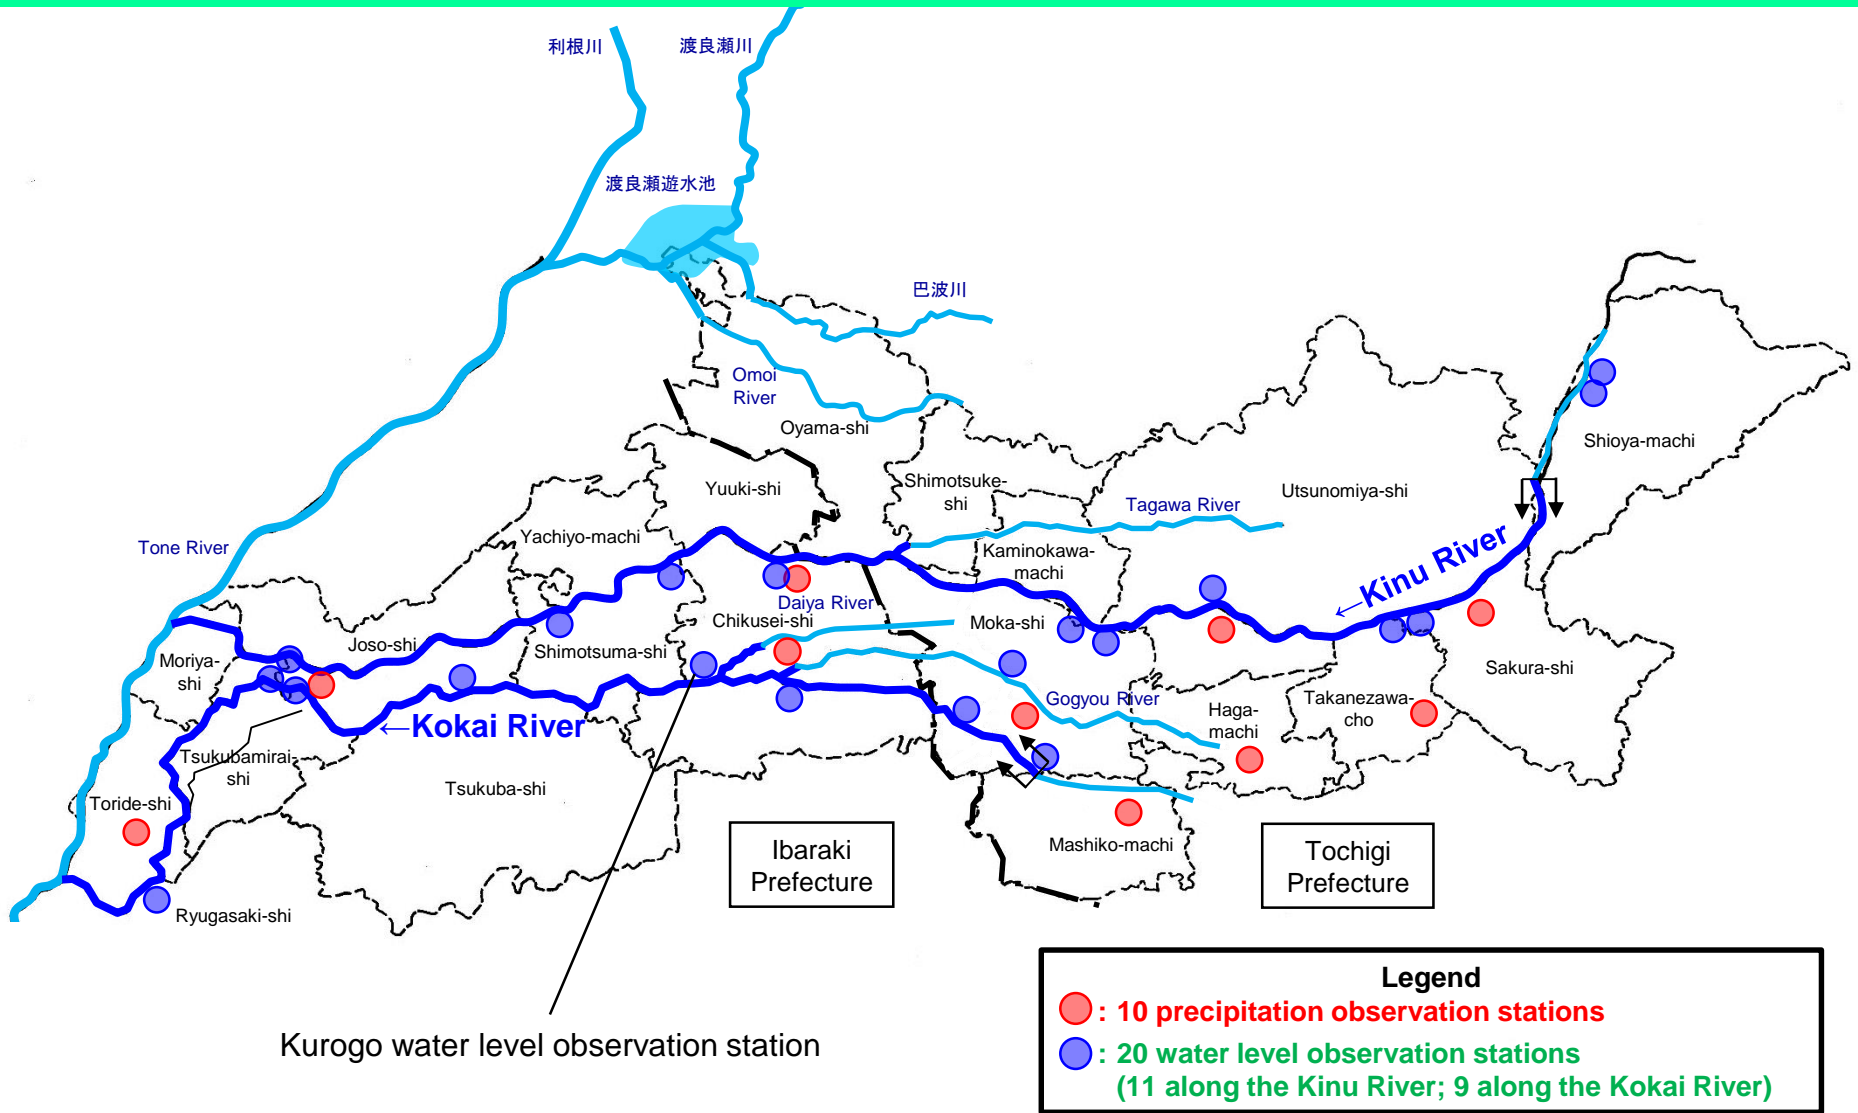

Locations of precipitation and water level observation stations on the Shimodate River Office service area

Kurogo water level observation station

Observation stations in the Kinu River system

Legend

○ : Precipitation observation stations

○ : Water level observation stations

Observation stations in the Kokai River system