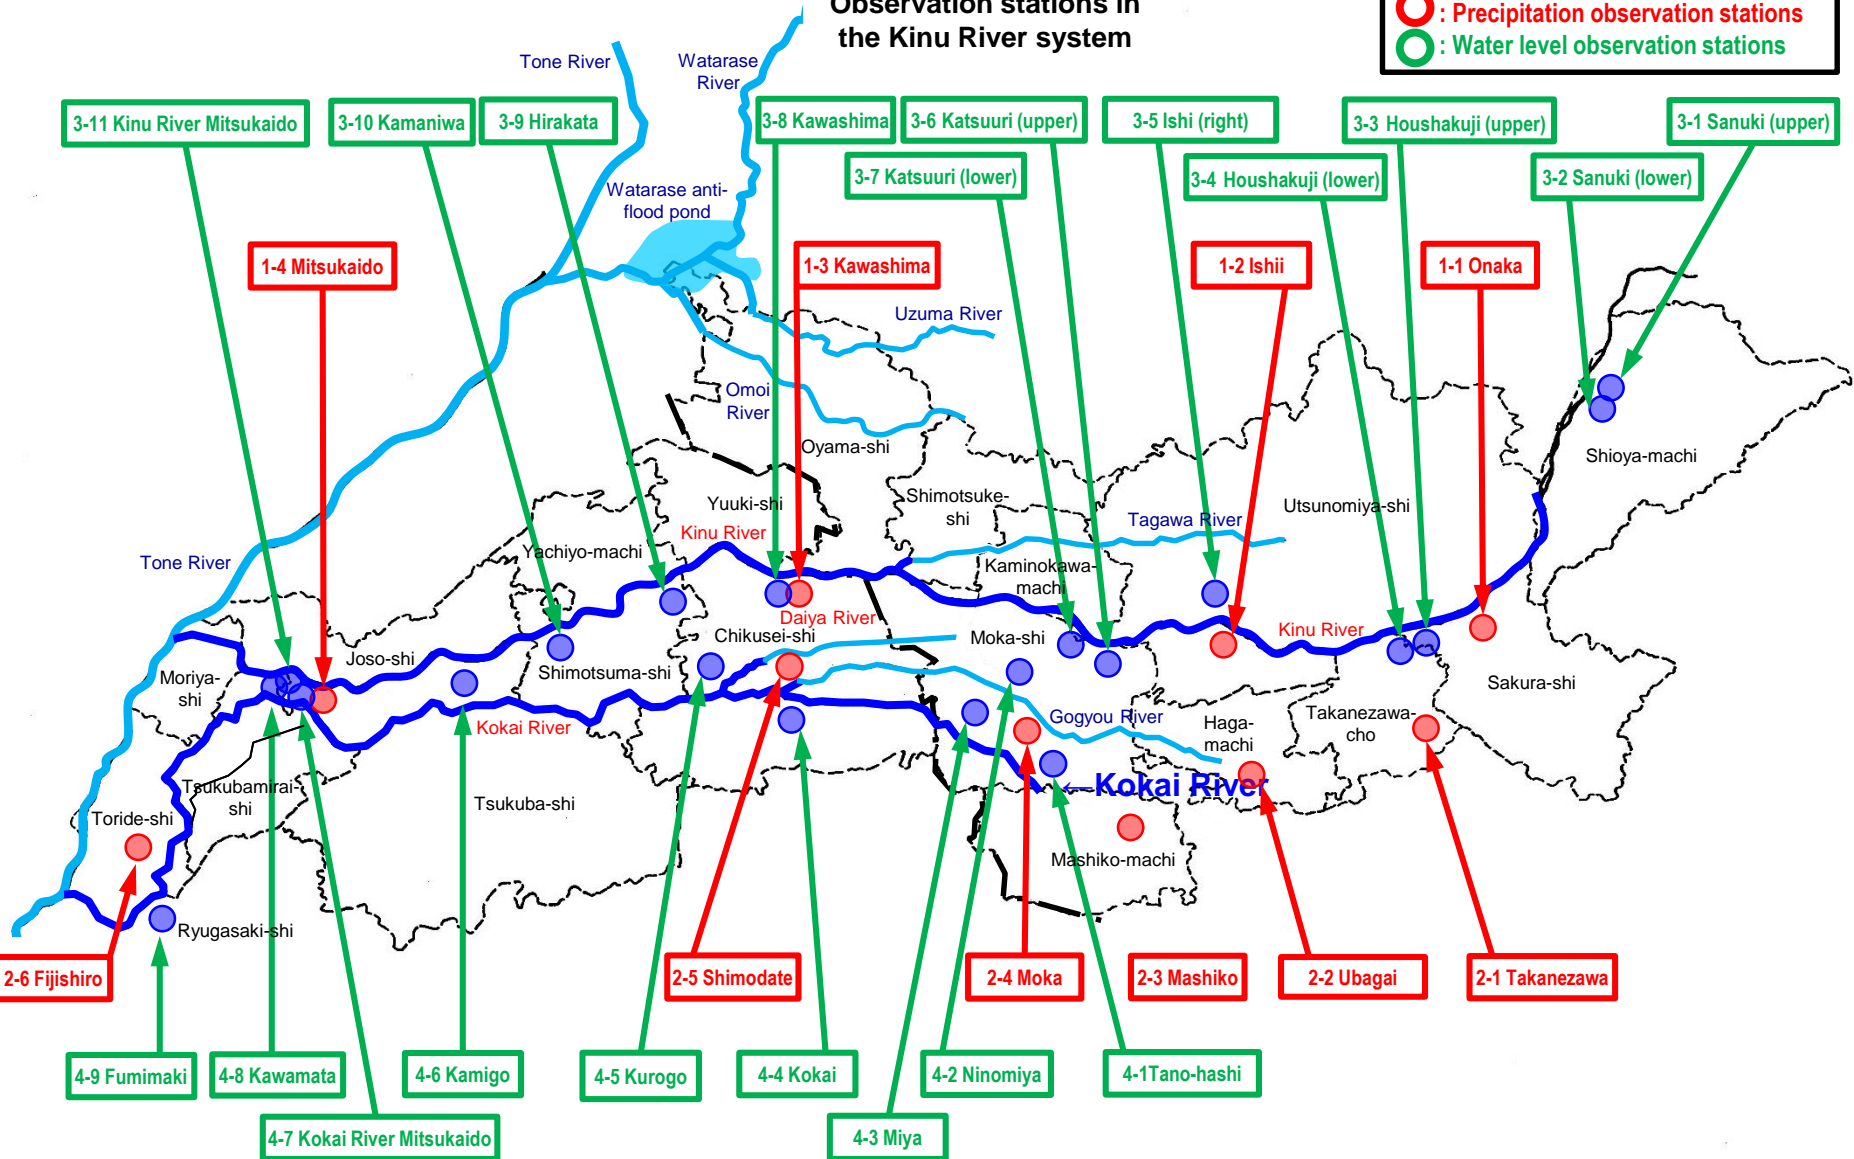

Locations of precipitation and water level observation stations on the Shimodate River Office service area

Kurogo water level observation station

Observation stations in the Kinu River system

Legend

○ : Precipitation observation stations

○ : Water level observation stations

Observation stations in the Kokai River system